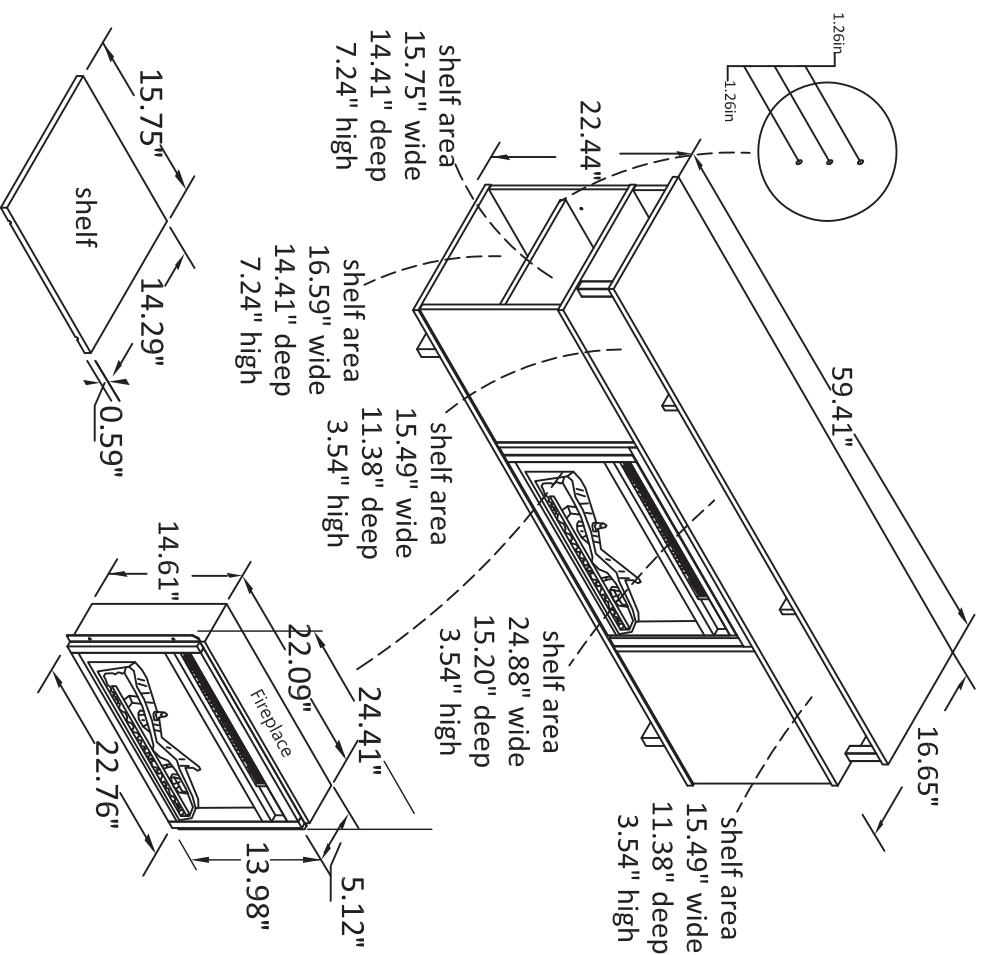

Fireplace TV stand 6048XXXCOM

Wood Breakdown:

PB:85%

Total Storage:5.4cubic feet

Overall Product Size:

59.41"W x 16.65"D x 22.44"H

150.9cm W x 42.29cm D x57cm H

Maximum Weight Capacities

Unit Weight: 92.61lbs (42.0kg)