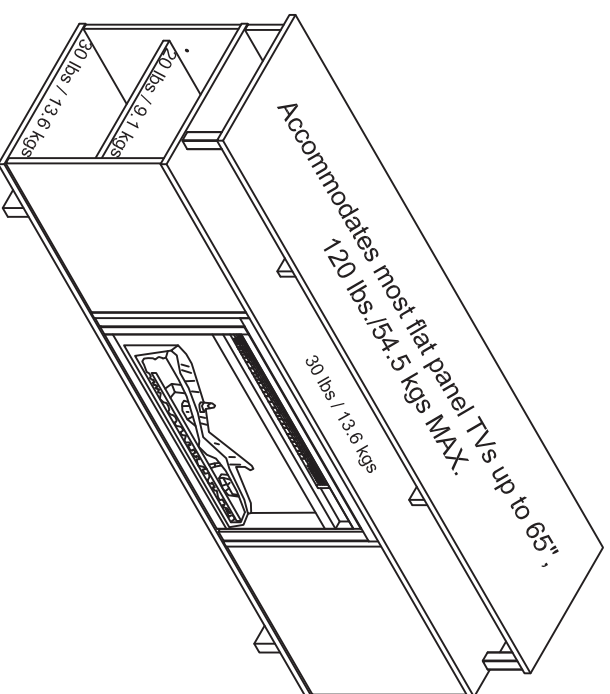

Fireplace TV stand 6048XXXCOM

Wood Breakdown:

PB:85%

Total Storage:5.4cubic feet

Overall Product Size:

59.41"W x 16.65"D x 22.44"H

150.9cm W x 42.29cm D x57cm H

Maximum Weight Capacities

Unit Weight: 92.61lbs (42.0kg)